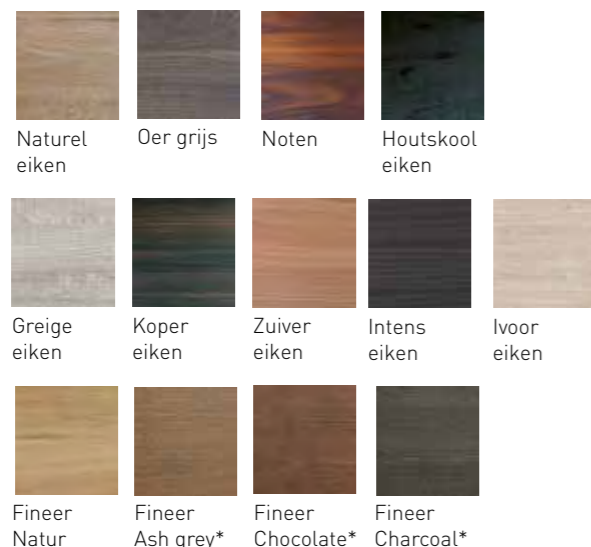

### Kleuren

\* Colored by Rubio Monocoat